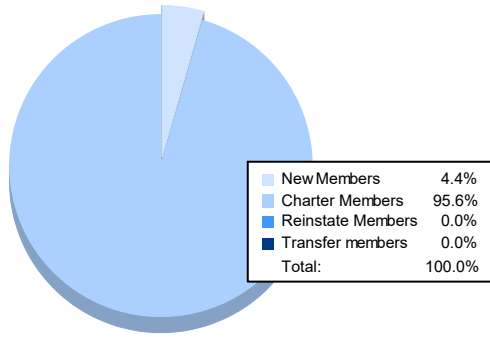

Year	New Clubs	Dropped Clubs	Gain/ Loss Clubs	New Members	Charter Members	Reinstate Members	Transfer Members	Total Member Added	Total Members Dropped	Gain/ Loss Members
2017-2018	1	0	1	48	24	0	0	72	23	49
2018-2019	4	0	4	45	91	1	0	137	42	95
2019-2020	2	0	2	1	42	0	0	43	4	39
2020-2021	2	0	2	0	41	0	0	41	22	19
2021-2022	2	0	2	2	43	0	0	45	36	9
<b>Average</b>	<b>2</b>	<b>0</b>	<b>2</b>	<b>19</b>	<b>48</b>	<b>0</b>	<b>0</b>	<b>68</b>	<b>25</b>	<b>42</b>

### Membership Composition June 2022 Cumulative