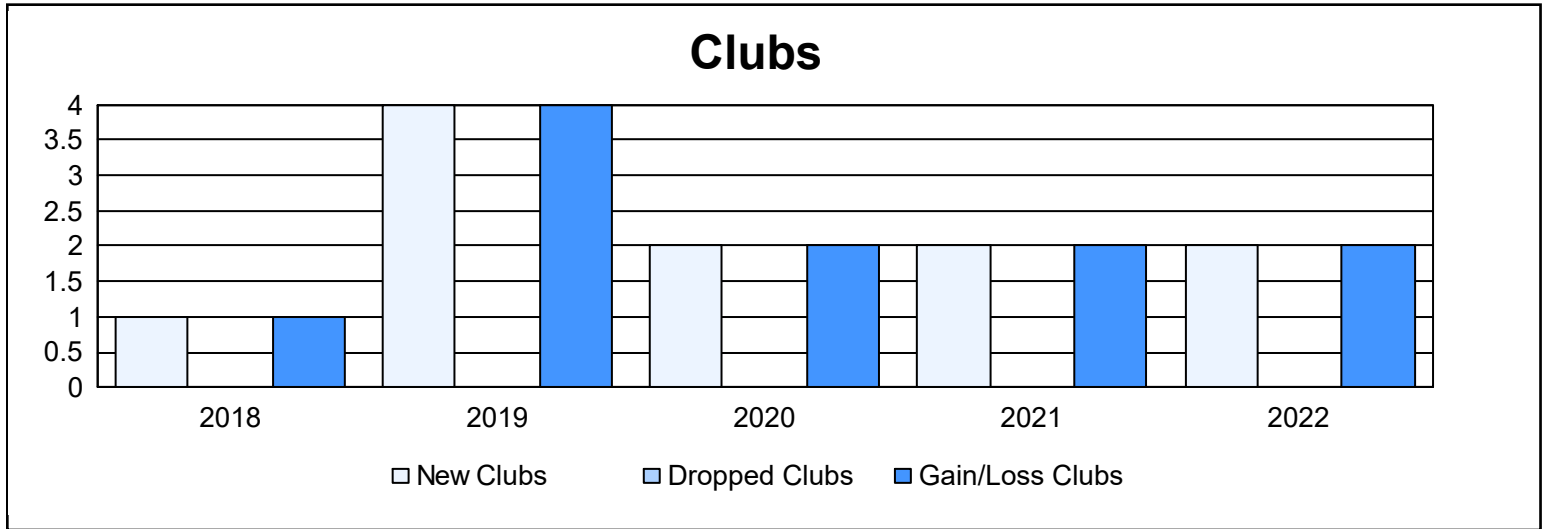

Year	New Clubs	Dropped Clubs	Gain/ Loss Clubs	New Members	Charter Members	Reinstate Members	Transfer Members	Total Member Added	Total Members Dropped	Gain/ Loss Members
2017-2018	1	0	1	48	24	0	0	72	23	49
2018-2019	4	0	4	45	91	1	0	137	42	95
2019-2020	2	0	2	1	42	0	0	43	4	39
2020-2021	2	0	2	0	41	0	0	41	22	19
2021-2022	2	0	2	2	43	0	0	45	36	9
<b>Average</b>	<b>2</b>	<b>0</b>	<b>2</b>	<b>19</b>	<b>48</b>	<b>0</b>	<b>0</b>	<b>68</b>	<b>25</b>	<b>42</b>

### Membership Composition June 2022 Cumulative