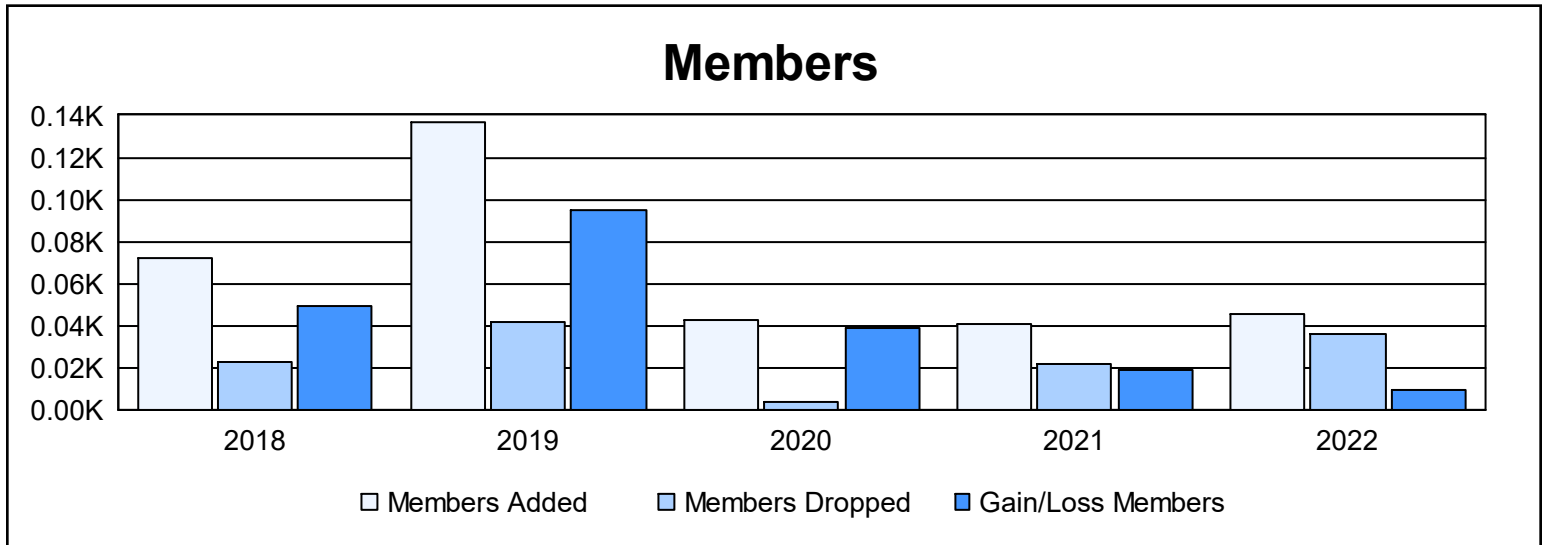

Year	New Clubs	Dropped Clubs	Gain/ Loss Clubs	New Members	Charter Members	Reinstate Members	Transfer Members	Total Member Added	Total Members Dropped	Gain/ Loss Members
2017-2018	1	0	1	48	24	0	0	72	23	49
2018-2019	4	0	4	45	91	1	0	137	42	95
2019-2020	2	0	2	1	42	0	0	43	4	39
2020-2021	2	0	2	0	41	0	0	41	22	19
2021-2022	2	0	2	2	43	0	0	45	36	9
<b>Average</b>	<b>2</b>	<b>0</b>	<b>2</b>	<b>19</b>	<b>48</b>	<b>0</b>	<b>0</b>	<b>68</b>	<b>25</b>	<b>42</b>

### Membership Composition June 2022 Cumulative